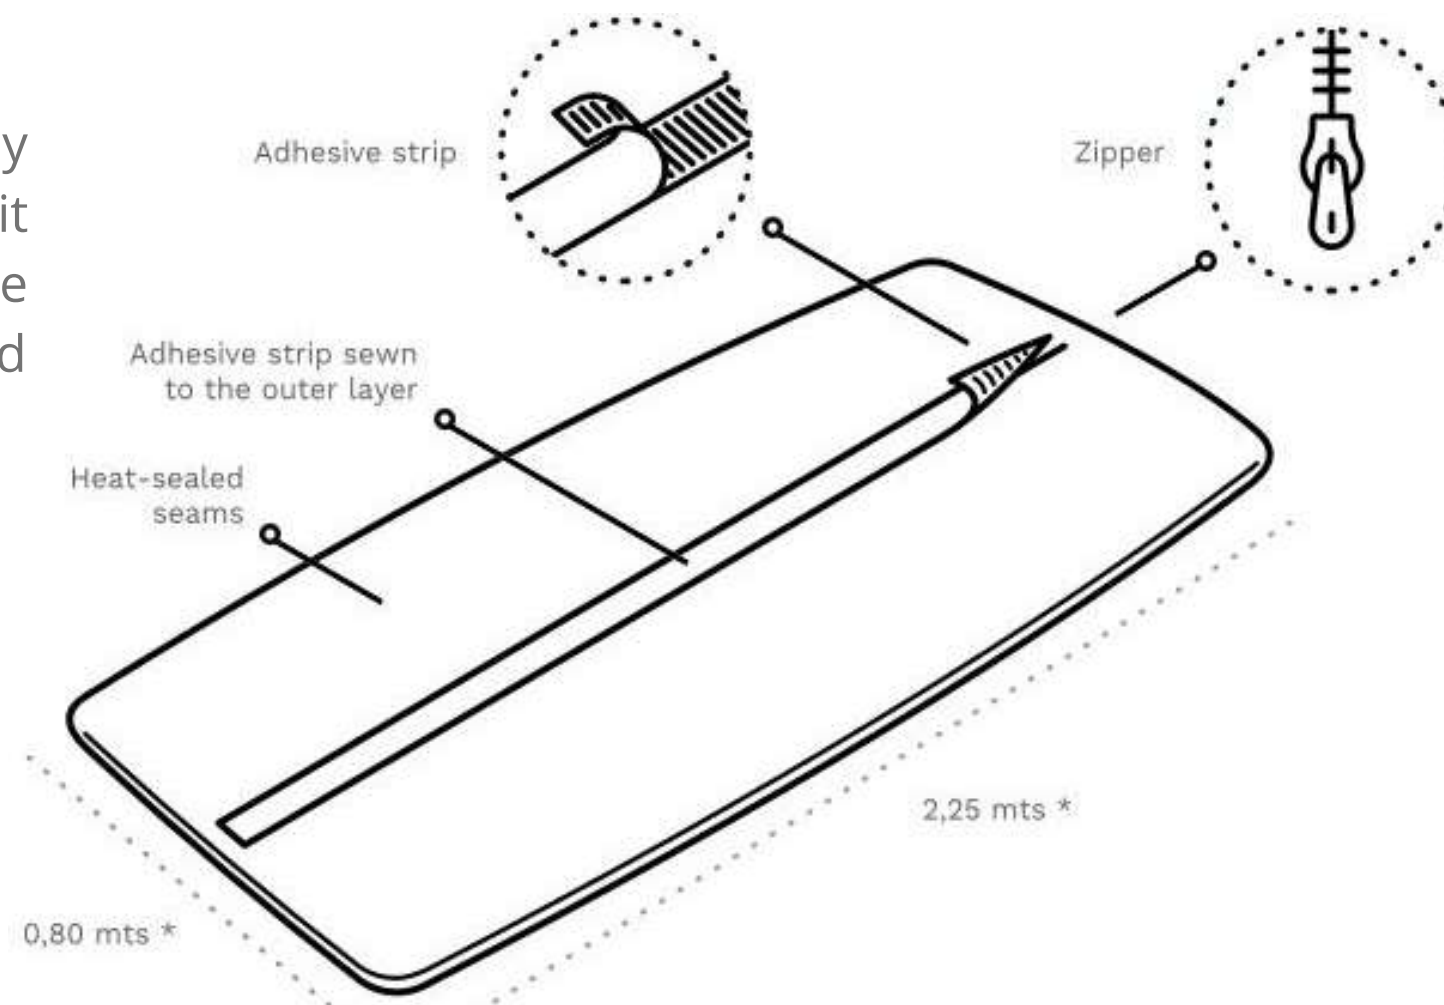

LIMBO EUROPE

Hermetic NOZn bag

Hermetic biodegradable body bag SU1

Its double-zip system with adhesive strip means it is totally airtight. Manufactured with biodegradable materials so it can be used for both burials or cremations. During the cremation, it does not give off toxic waste over allowed emission limits.

One size: 2,25 m

Rectangular shape