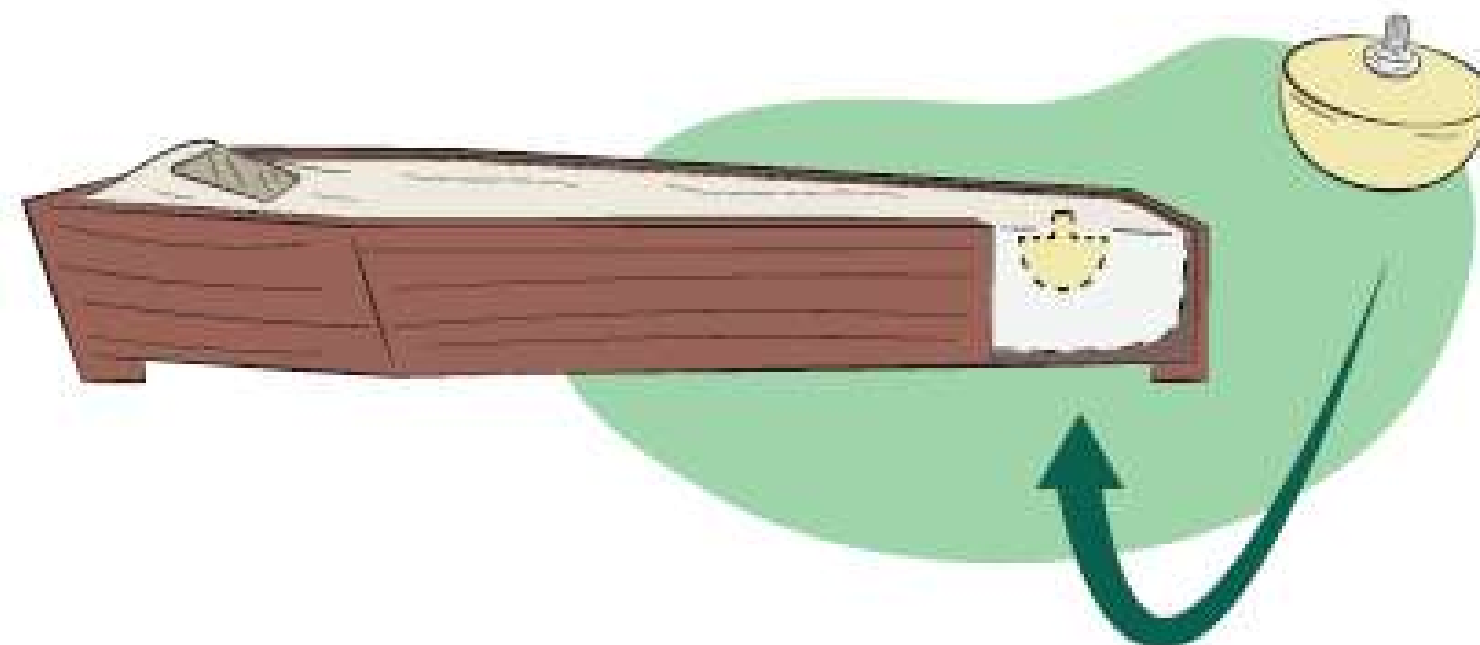

An ecological alternative for transporting deceased people.

Velcro strips to fix the product inside the coffin

Internal rods that keep the form of the product and facilitate the identification of the corpse.

Sealing airtight system composed by zipper covered by adhesive strip.

LIMBO EUROPE

Hermetic NOZn bag

Eco filter

Incinerable. Ecological.

The Limbo Filter is specially designed to filter out the gases that may be given off inside the Hermetic NOZn when transporting a body. It avoid risky pressure changes in air transport. The product works by filtering out these gases and preventing bad odors.

LIMBO EUROPE

Hermetic NOZn bag

Hermetic biodegradable body bag SU1

Its double-zip system with adhesive strip means it is totally airtight. Manufactured with biodegradable materials so it can be used for both burials or cremations. During the cremation, it does not give off toxic waste over allowed emission limits.