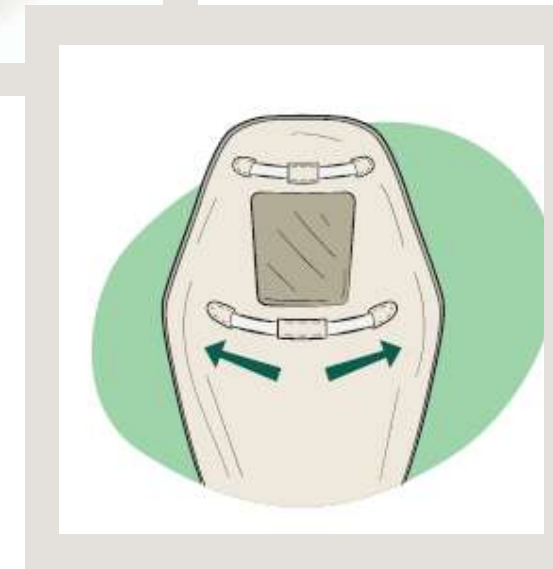

LIMBO EUROPE

Hermetic NOZn bag

Zinc-free casket

An ecological alternative for transporting deceased people.

Velcro strips to fix the product inside the coffin

Internal rods that keep the form of the product and facilitate the identification of the corpse.

Sealing airtight system composed by zipper covered by adhesive strip.