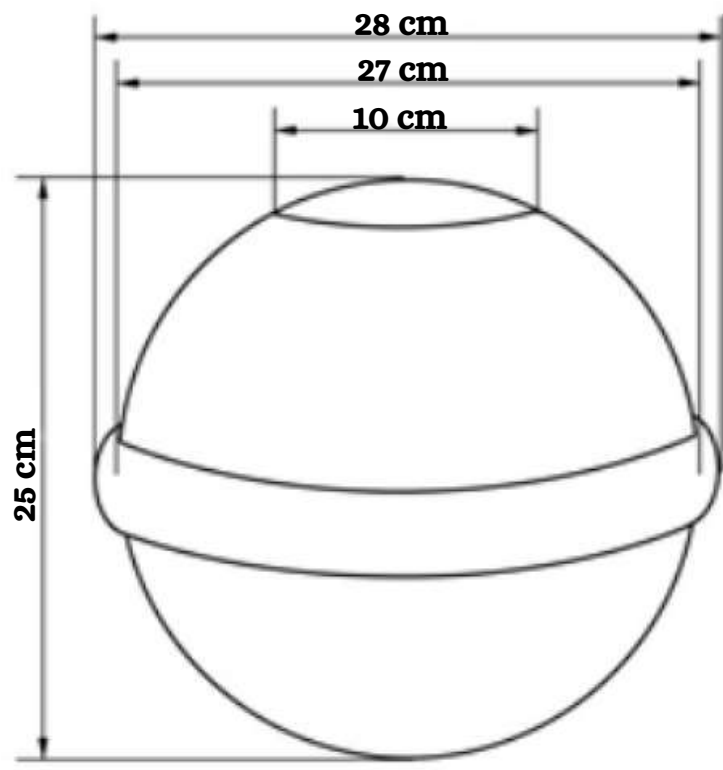

LIMBO EUROPE

Biodegradable urns: **measures**

4 L