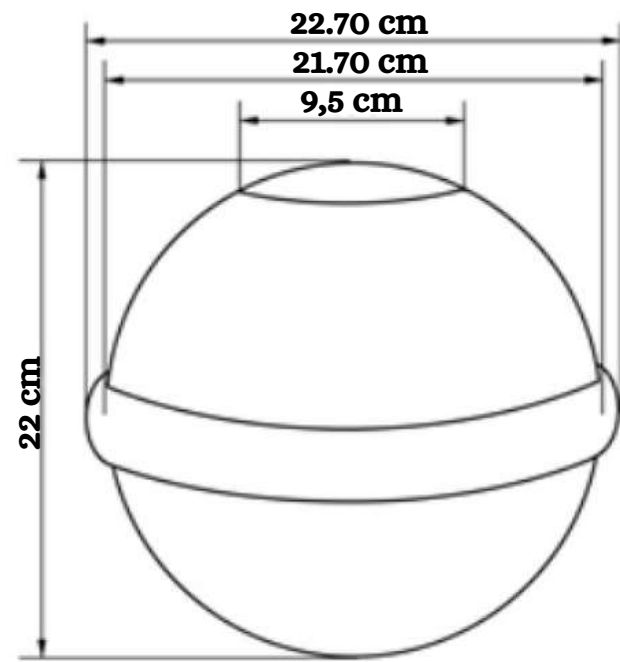

LIMBO EUROPE

Biodegradable urns: **measures**

3 L