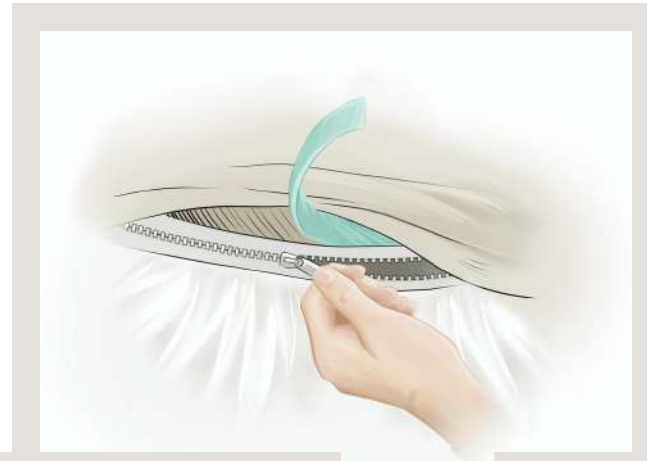

LIMBO EUROPE

Hermetic NOZn bag

Zinc-free casket

An ecological alternative for transporting deceased people.

Velcro strips to fix the product inside the coffin

Internal rods that keep the form of the product and facilitate the identification of the corpse.

Sealing airtight system composed by zipper covered by adhesive strip.