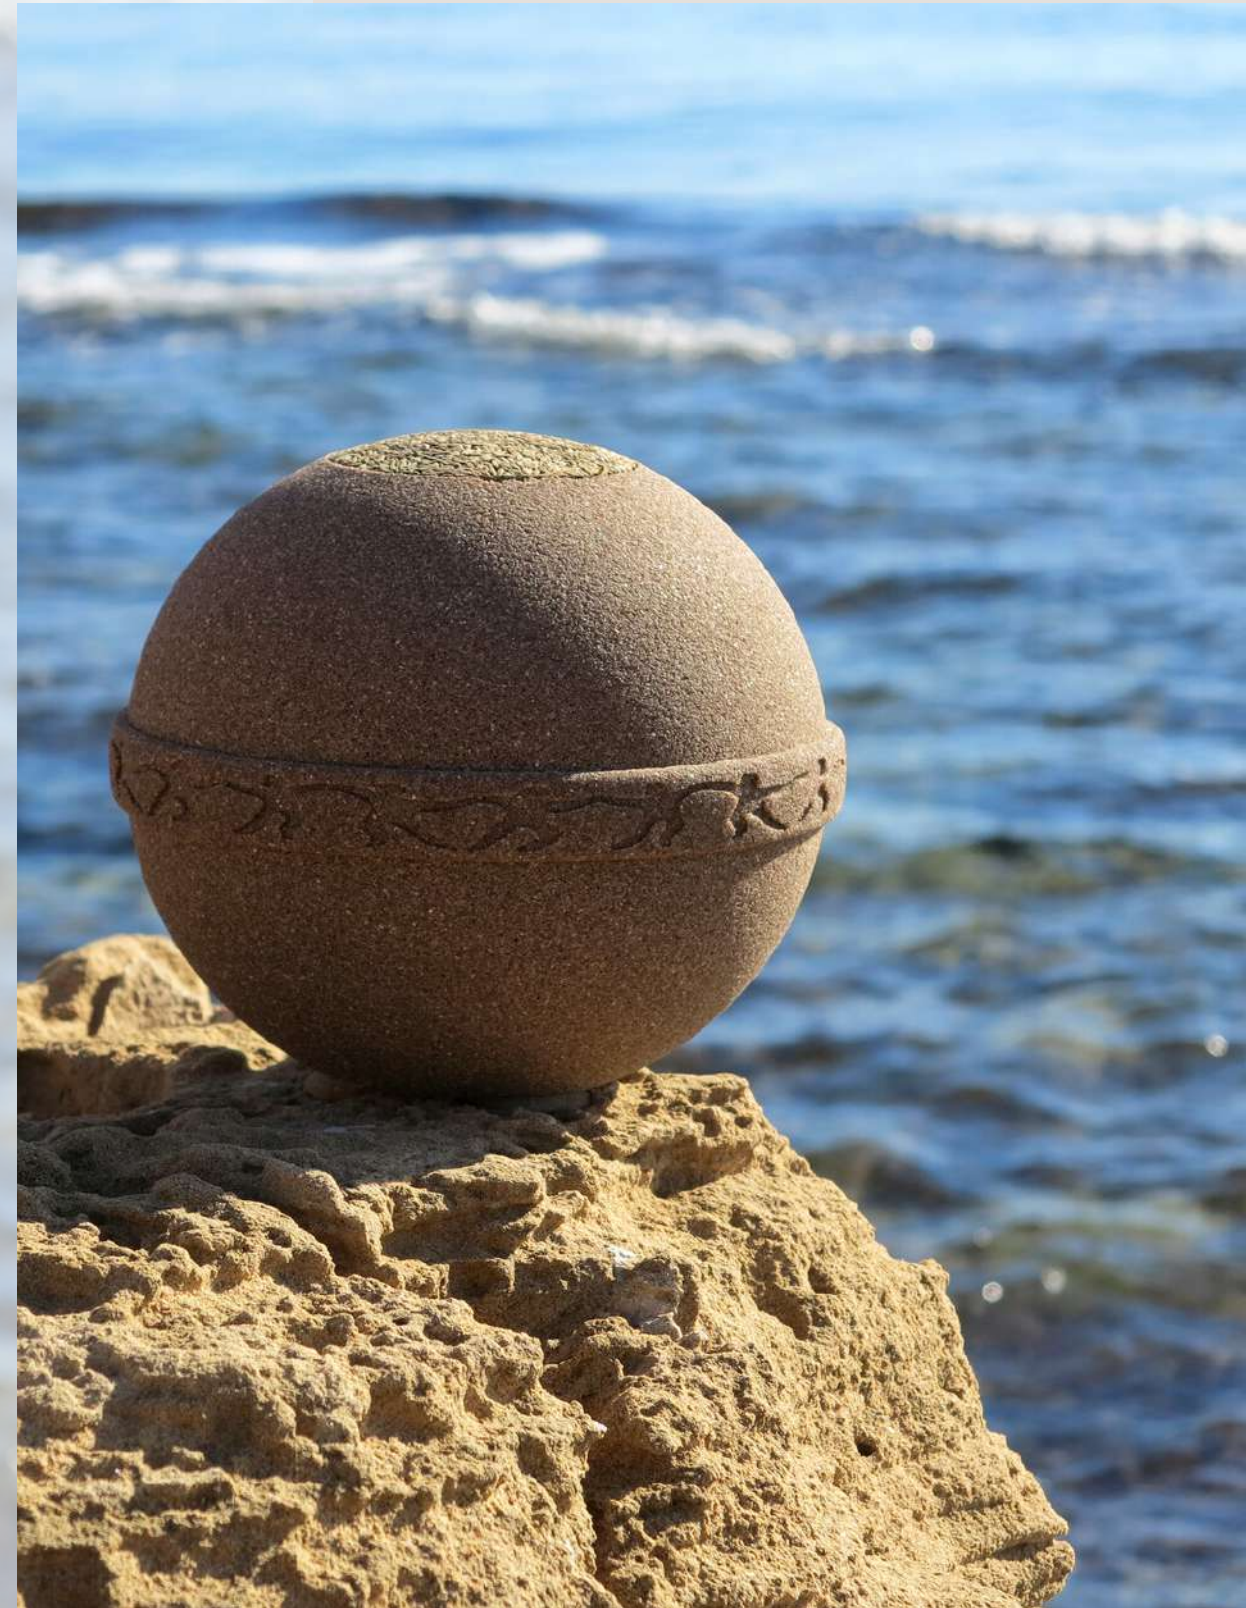

One size: 2,25 m

Rectangular shape

Biodegradable urns for humans

Biodegradable urns which when placed in their final resting place allow the loved one's ashes to be returned to the biosphere

Craftsmanship: unique pieces