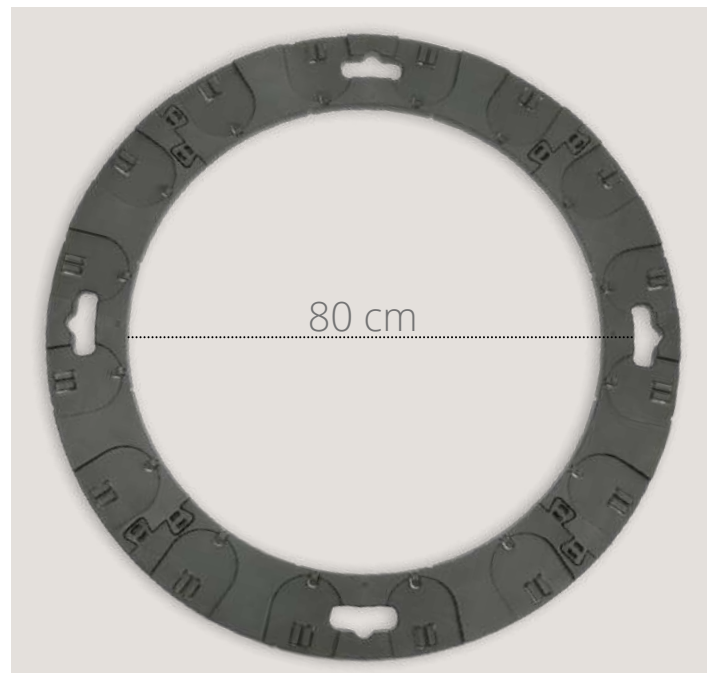

LIMBO EUROPE

The green memory

The green
memory

The green memory: ring

The ring is the part of the wreath which can be reused.

It is assembled by connecting 4 pieces that will form the circular base.

2 colors available