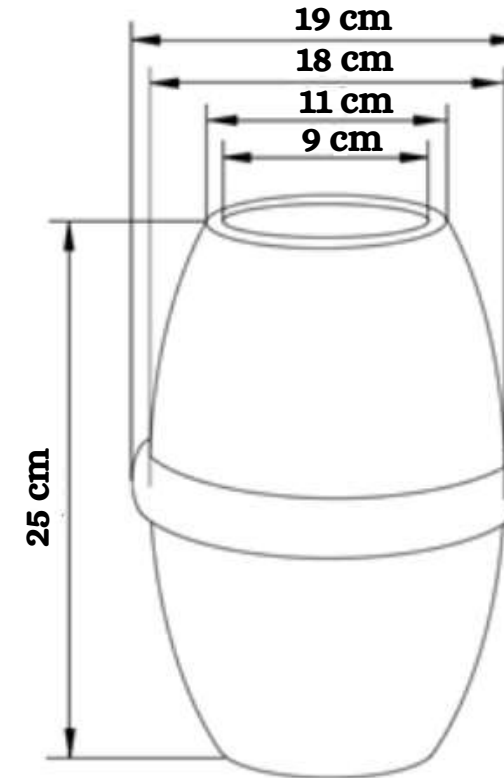

Biodegradable urns: **measures**

4 L

3 L

0,75 L

3 L
(Arenae/Oceanus)

Biodegradable urns for pets

You can give your pets the dignified farewell they deserve, in what was their favorite spot.

LIMBO EUROPE