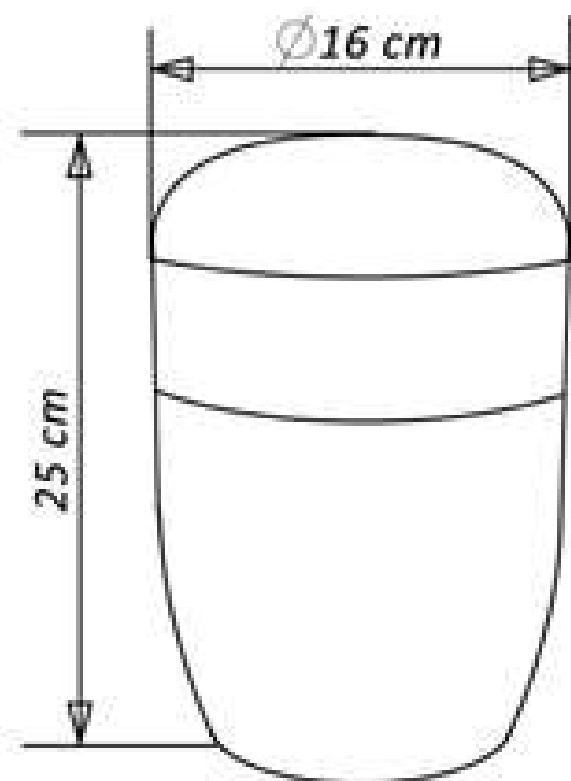

LIMBO EUROPE

Ecological urns for storing ashes: **measures**

3 L
Mediterranea/Lignum