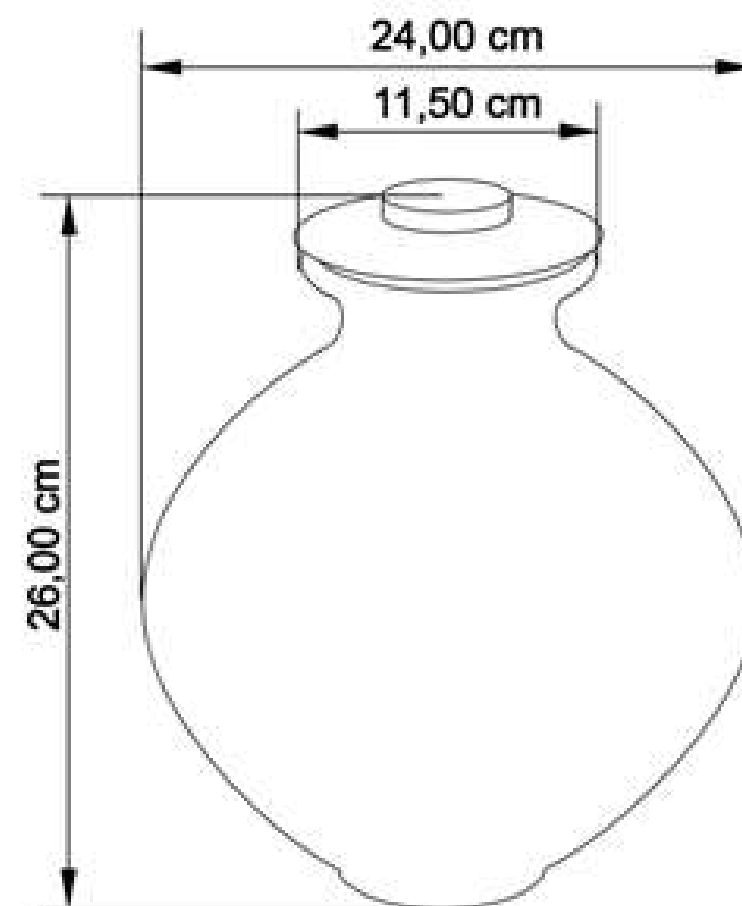

LIMBO EUROPE

Ecological urns for storing ashes: **measures**

3 L
Flamma