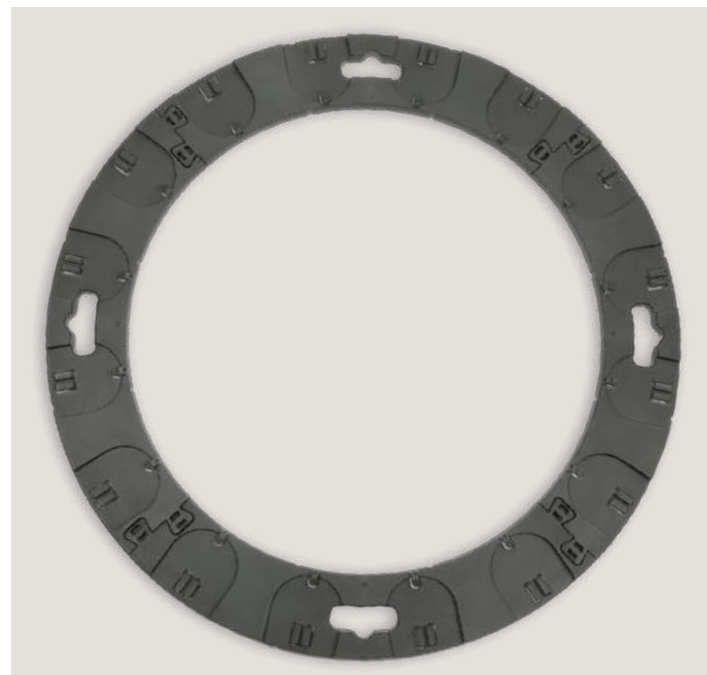

The green
memory

The green memory is composed of three elements:

Ring