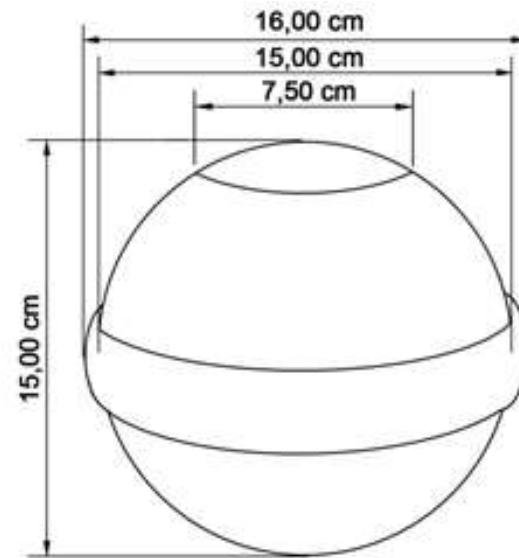

LIMBO EUROPE

Biodegradable urns: **measures**

0,75 L