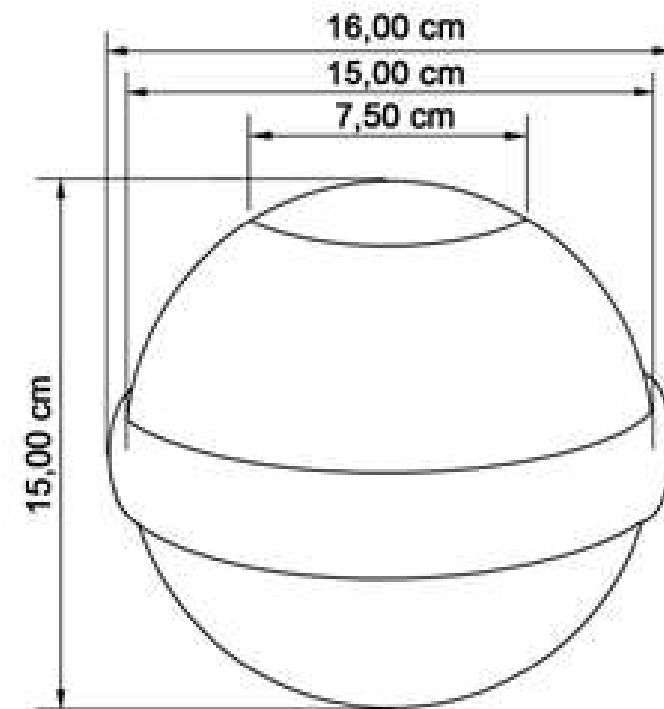

LIMBO EUROPE

Biodegradable urns for pets: **measures**

0.75 L