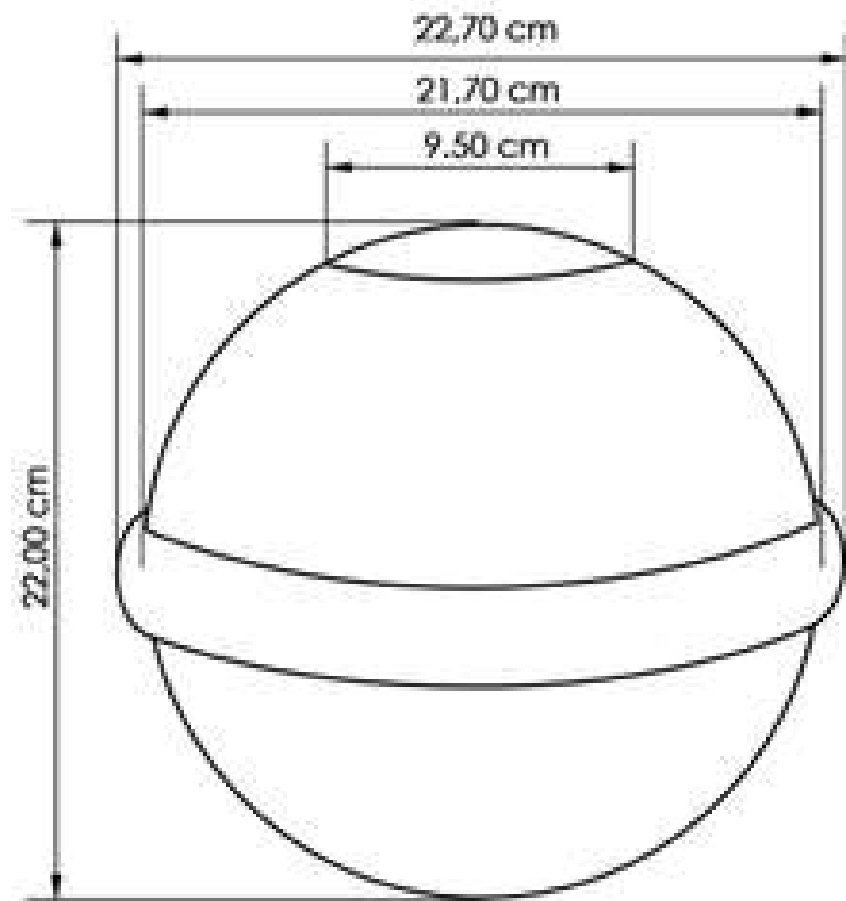

LIMBO EUROPE

Biodegradable urns for pets: **measures**

3 L